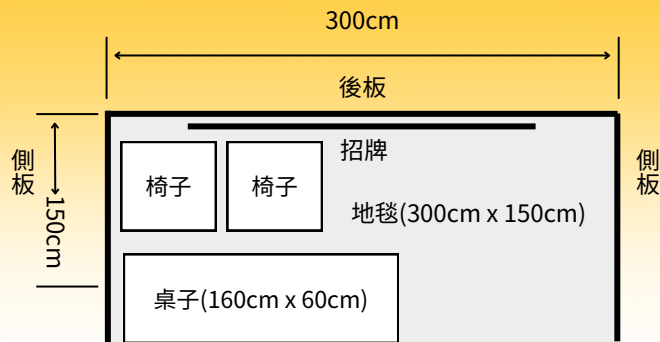

» Vtuber Booth

2Days | NTD 6,250