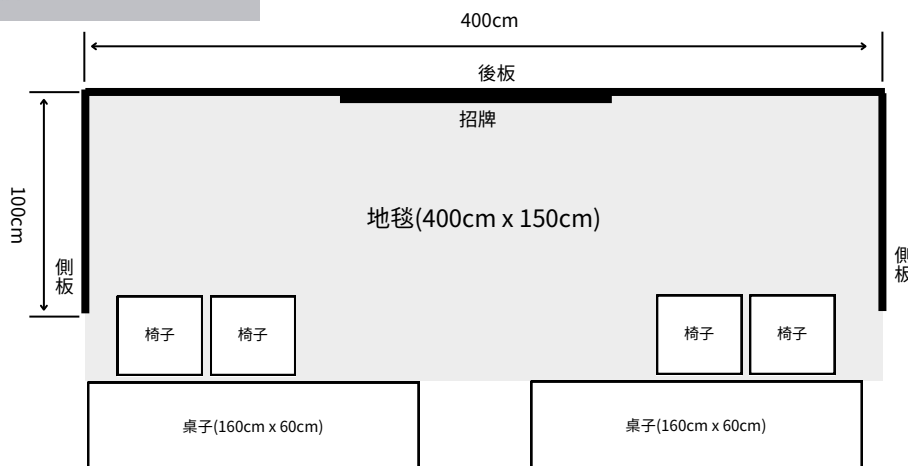

### 》 Standard Booth

1Day | NTD 2,500 ; 2Days | NTD 5,800

Single/Couple

1~4

Free Tickets Available: 3

Maximum Total Capacity: 6

Number of Creators Allowed: 3

<b>1</b>	Basic Display Panel Side Panel & Back Panel (White Display Panel)
<b>2</b>	Signboard Panel H30
<b>3</b>	Carpet
<b>4</b>	Table and Chair Set ※ Each booth is equipped with 2 folding chairs and 1 table.
<b>5</b>	Black Tablecloth

### 》 Premium Booth

1Day | NTD 4,500 ; 2Days | NTD 8,800

Group

4~8

Free Tickets Available: 4

Maximum Total Capacity: 8

Number of Creators Allowed: 4

※桌子可自由於攤位內移動

<b>1</b>	Basic Display Panel Side Panel & Back Panel (White Display Panel)
<b>2</b>	Signboard Panel H30
<b>3</b>	Carpet
<b>4</b>	Table and Chair Set ※ Each booth is equipped with 4 folding chairs and 2 table.
<b>5</b>	Black Tablecloth