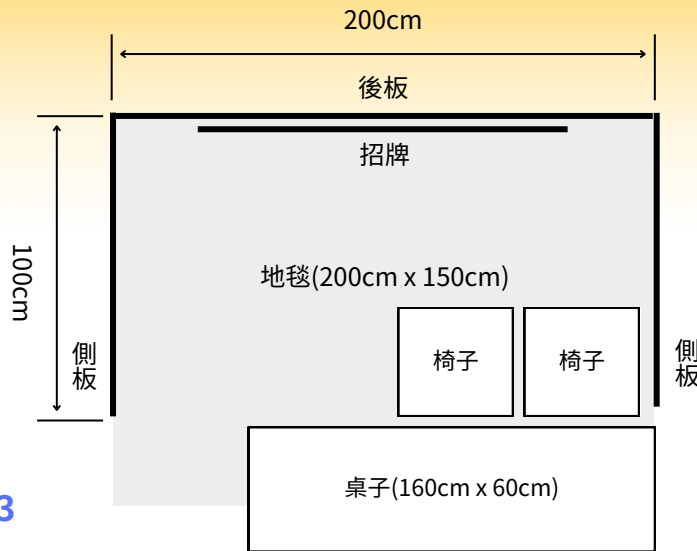

### 》 Standard Booth

1Day | NTD 2,500 ; 2Days | NTD 5,800

Single/Couple

1~4

Free Tickets Available: 3

Maximum Total Capacity: 6

Number of Creators Allowed: 3

<b>1</b>	Basic Display Panel Side Panel & Back Panel (White Display Panel)
<b>2</b>	Signboard Panel H30
<b>3</b>	Carpet
<b>4</b>	Table and Chair Set ※ Each booth is equipped with 2 folding chairs and 1 table.
<b>5</b>	Black Tablecloth

### 》 Premium Booth

1Day | NTD 4,500 ; 2Days | NTD 8,800

Group

4~8

Free Tickets Available: 4

Maximum Total Capacity: 8

Number of Creators Allowed: 4

※桌子可自由於攤位內移動